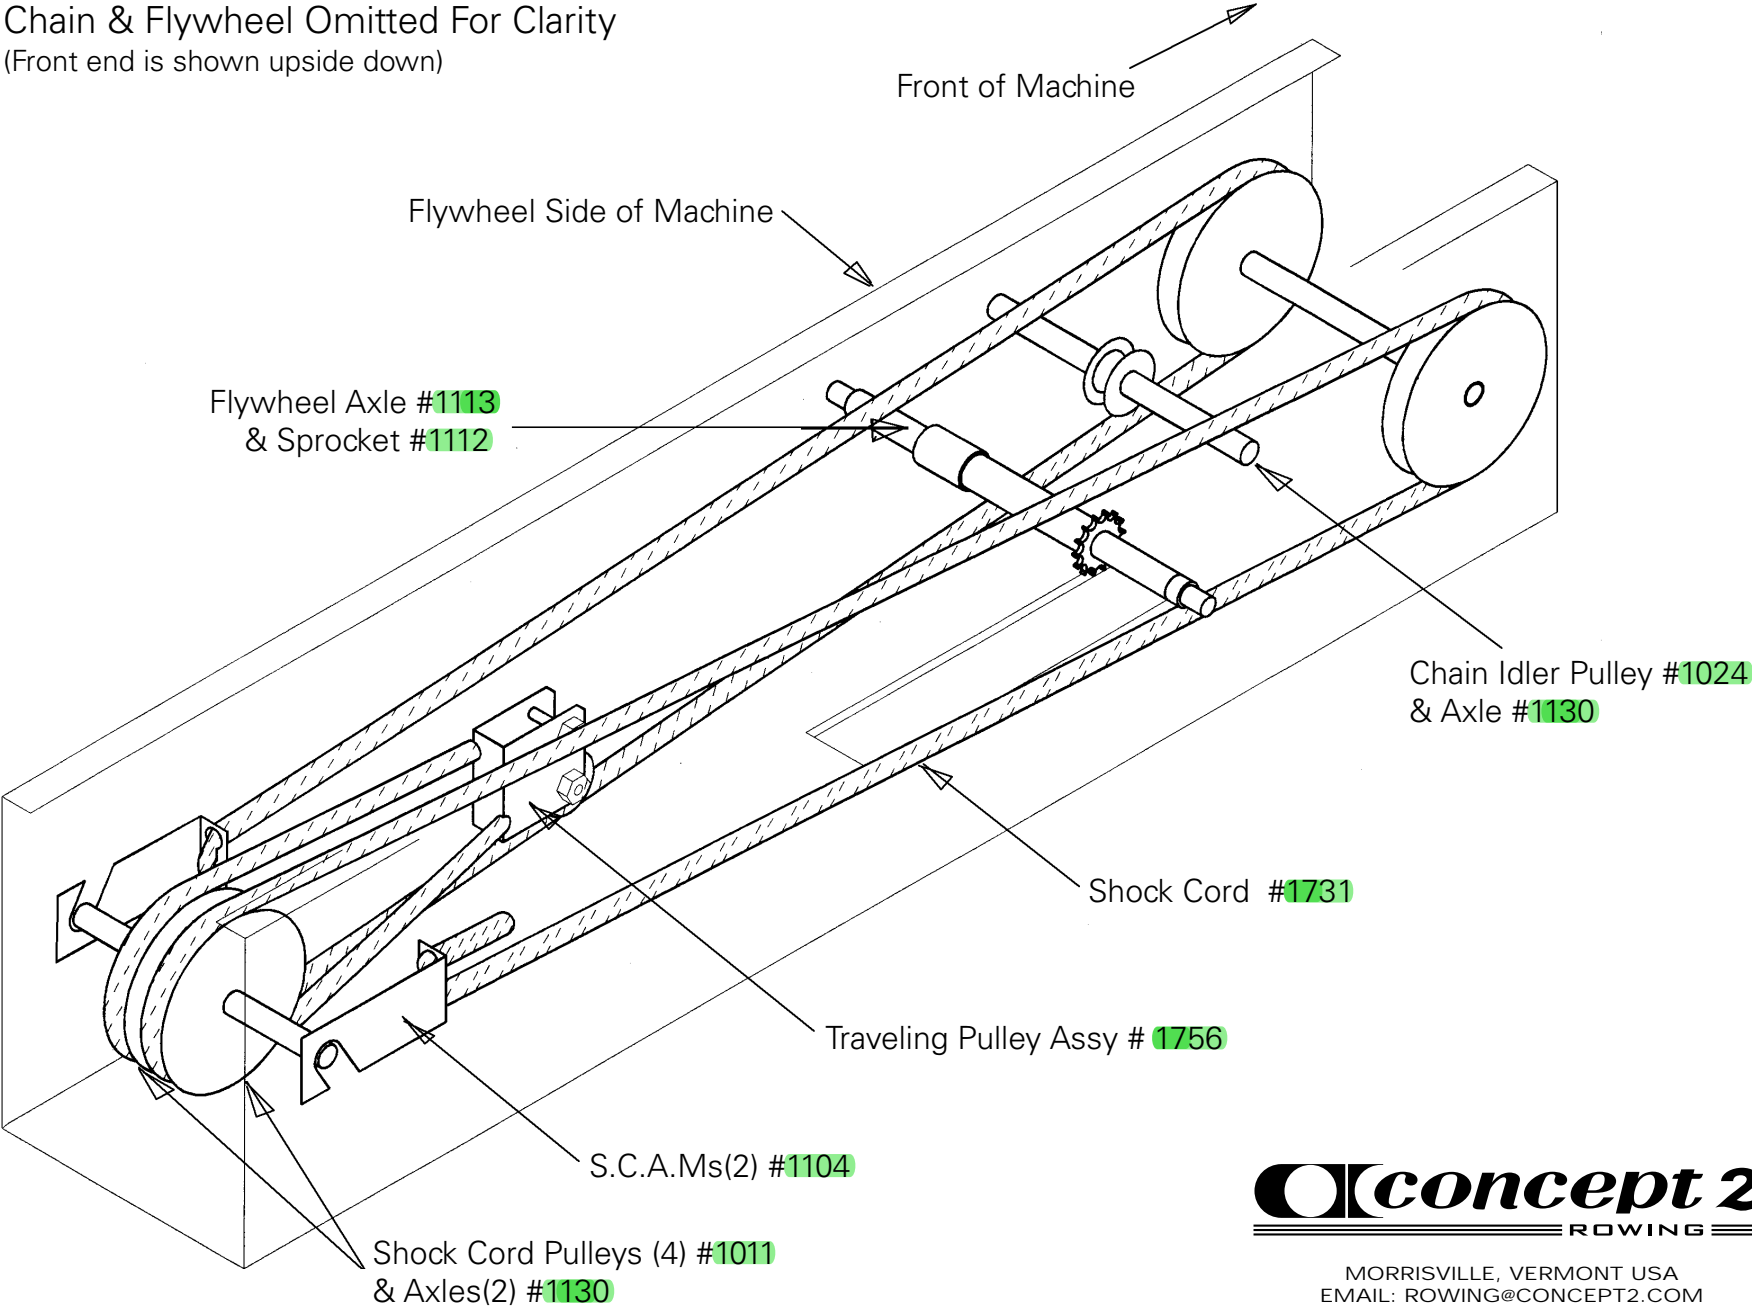

MODEL C SHOCK CORD ROUTING

Chain & Flywheel Omitted For Clarity
(Front end is shown upside down)

MORRISVILLE, VERMONT USA
EMAIL: ROWING@CONCEPT2.COM
WEB: WWW.CONCEPT2.COM